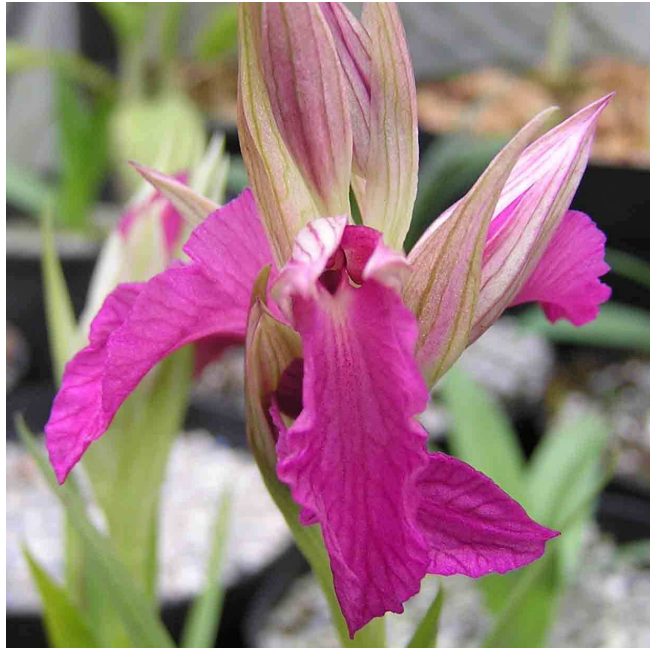

Anacamptis morio x Serapias neglecta

Native of: Europe

Habitat: A natural hybrid terrestrial found in unimproved grassland in Europe.

Description: The plant grows during the winter months and flowers in May. It produces 4 to 8 large flowers up a 30cm stem. The influences of both parents are clear.

Cultivation Guidance: At School we grow in a cold greenhouse in winter in a soil based compost that is 2 parts John Innes number 2, one part mendip grit, one part cornish grit and one part peat. We keep the plants outside for the summer.

Flowering season: May

Seedling source: Grown from flask size at Writhlington.