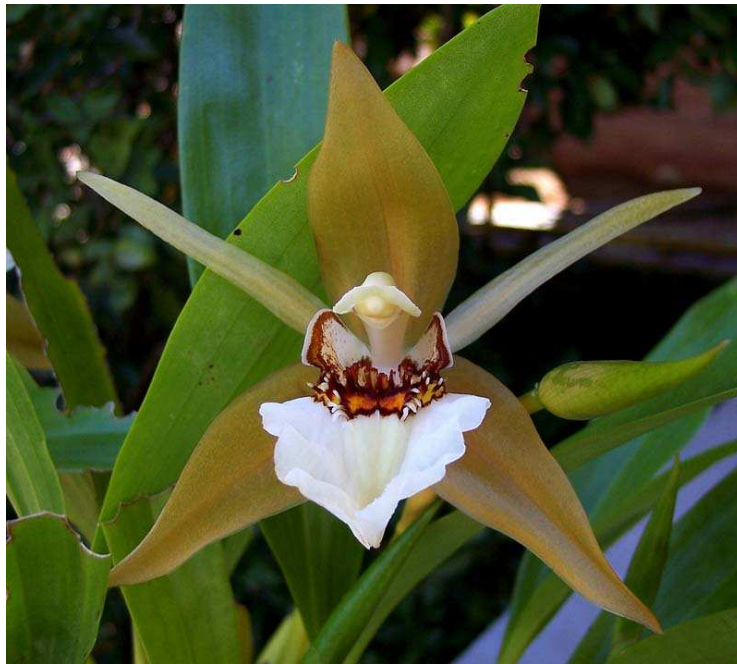

# Coelogyne lawrenceana

**Native of:** South East Asia

**Habitat:** An epiphyte in forest at around 200-2000m.

**Description:** A medium sized plant with long lasting fragrant 6cm flowers with up to four on short spikes from maturing growths.